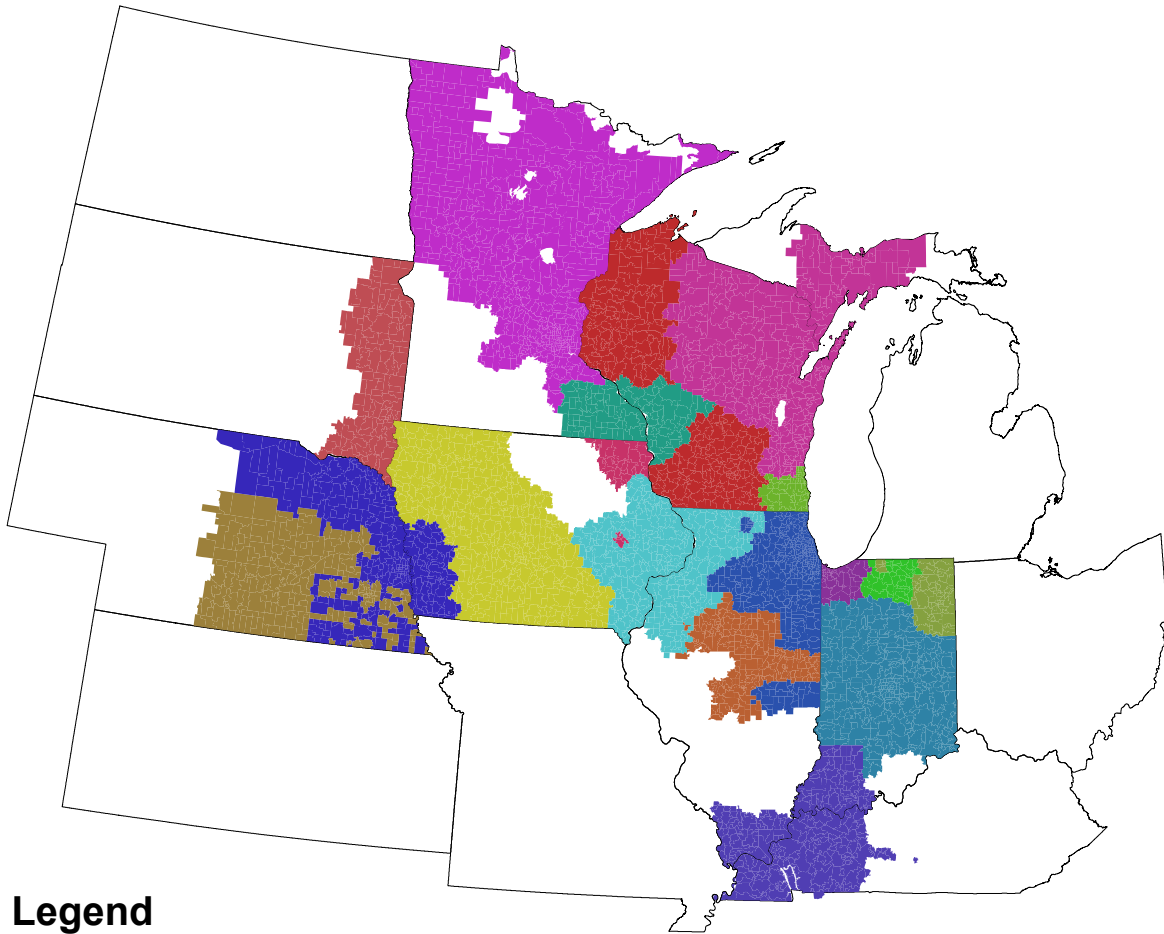

R2 Service Areas

Legend

zip_poly

Chapter

<Null>

Calumet

Central Illinois

Central Indiana

Central Iowa

Chicagoland

Eastern Iowa

Heartland

LaCrosse, Wisconsin

Madison/S. Central WI

Michiana

Mid-Nebraska

Milwaukee/SE WI

Minnesota

Northeast Indiana

Northeast Wisconsin

Quad City Area

Sioux Empire, South Dakota

Southwestern Indiana